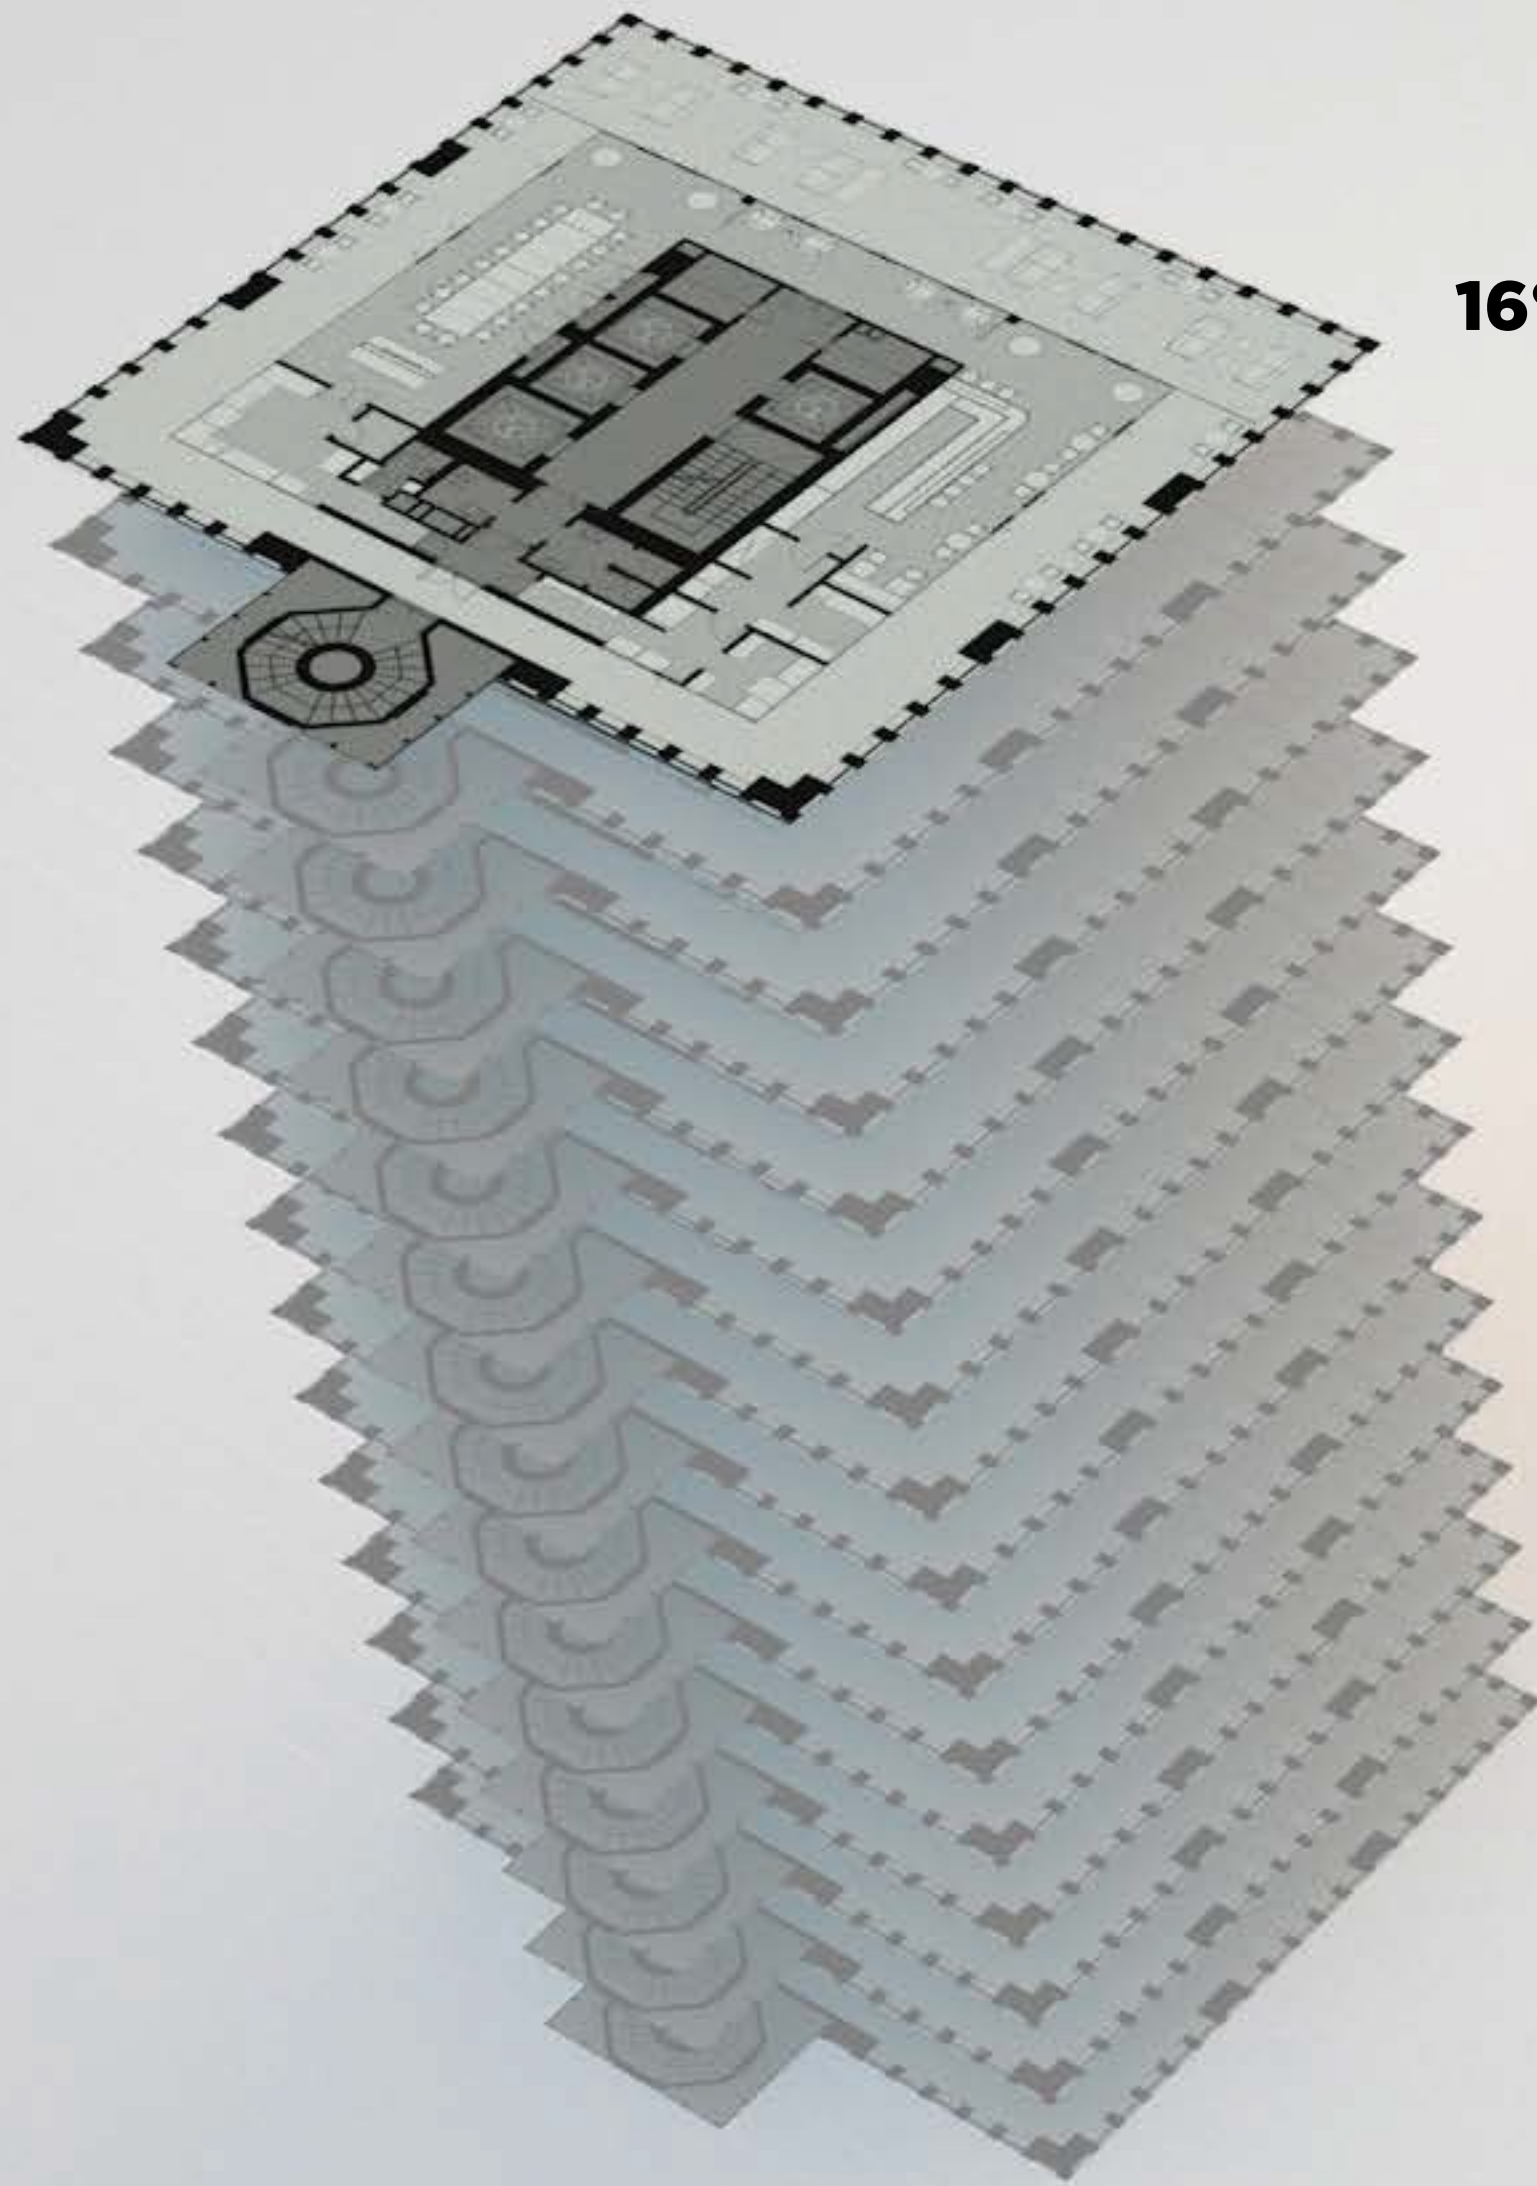

**TER  
RAN  
CE** MILANO

An aerial night photograph of a modern skyscraper in Milan, Italy. The building features a distinctive facade with vertical slats and is illuminated from within, with some upper floors showing colorful lights. The surrounding city is visible in the background, with other buildings and streetlights. A white text box is overlaid on the image.

**360° PANORAMIC VIEW**

**16° PIANO**