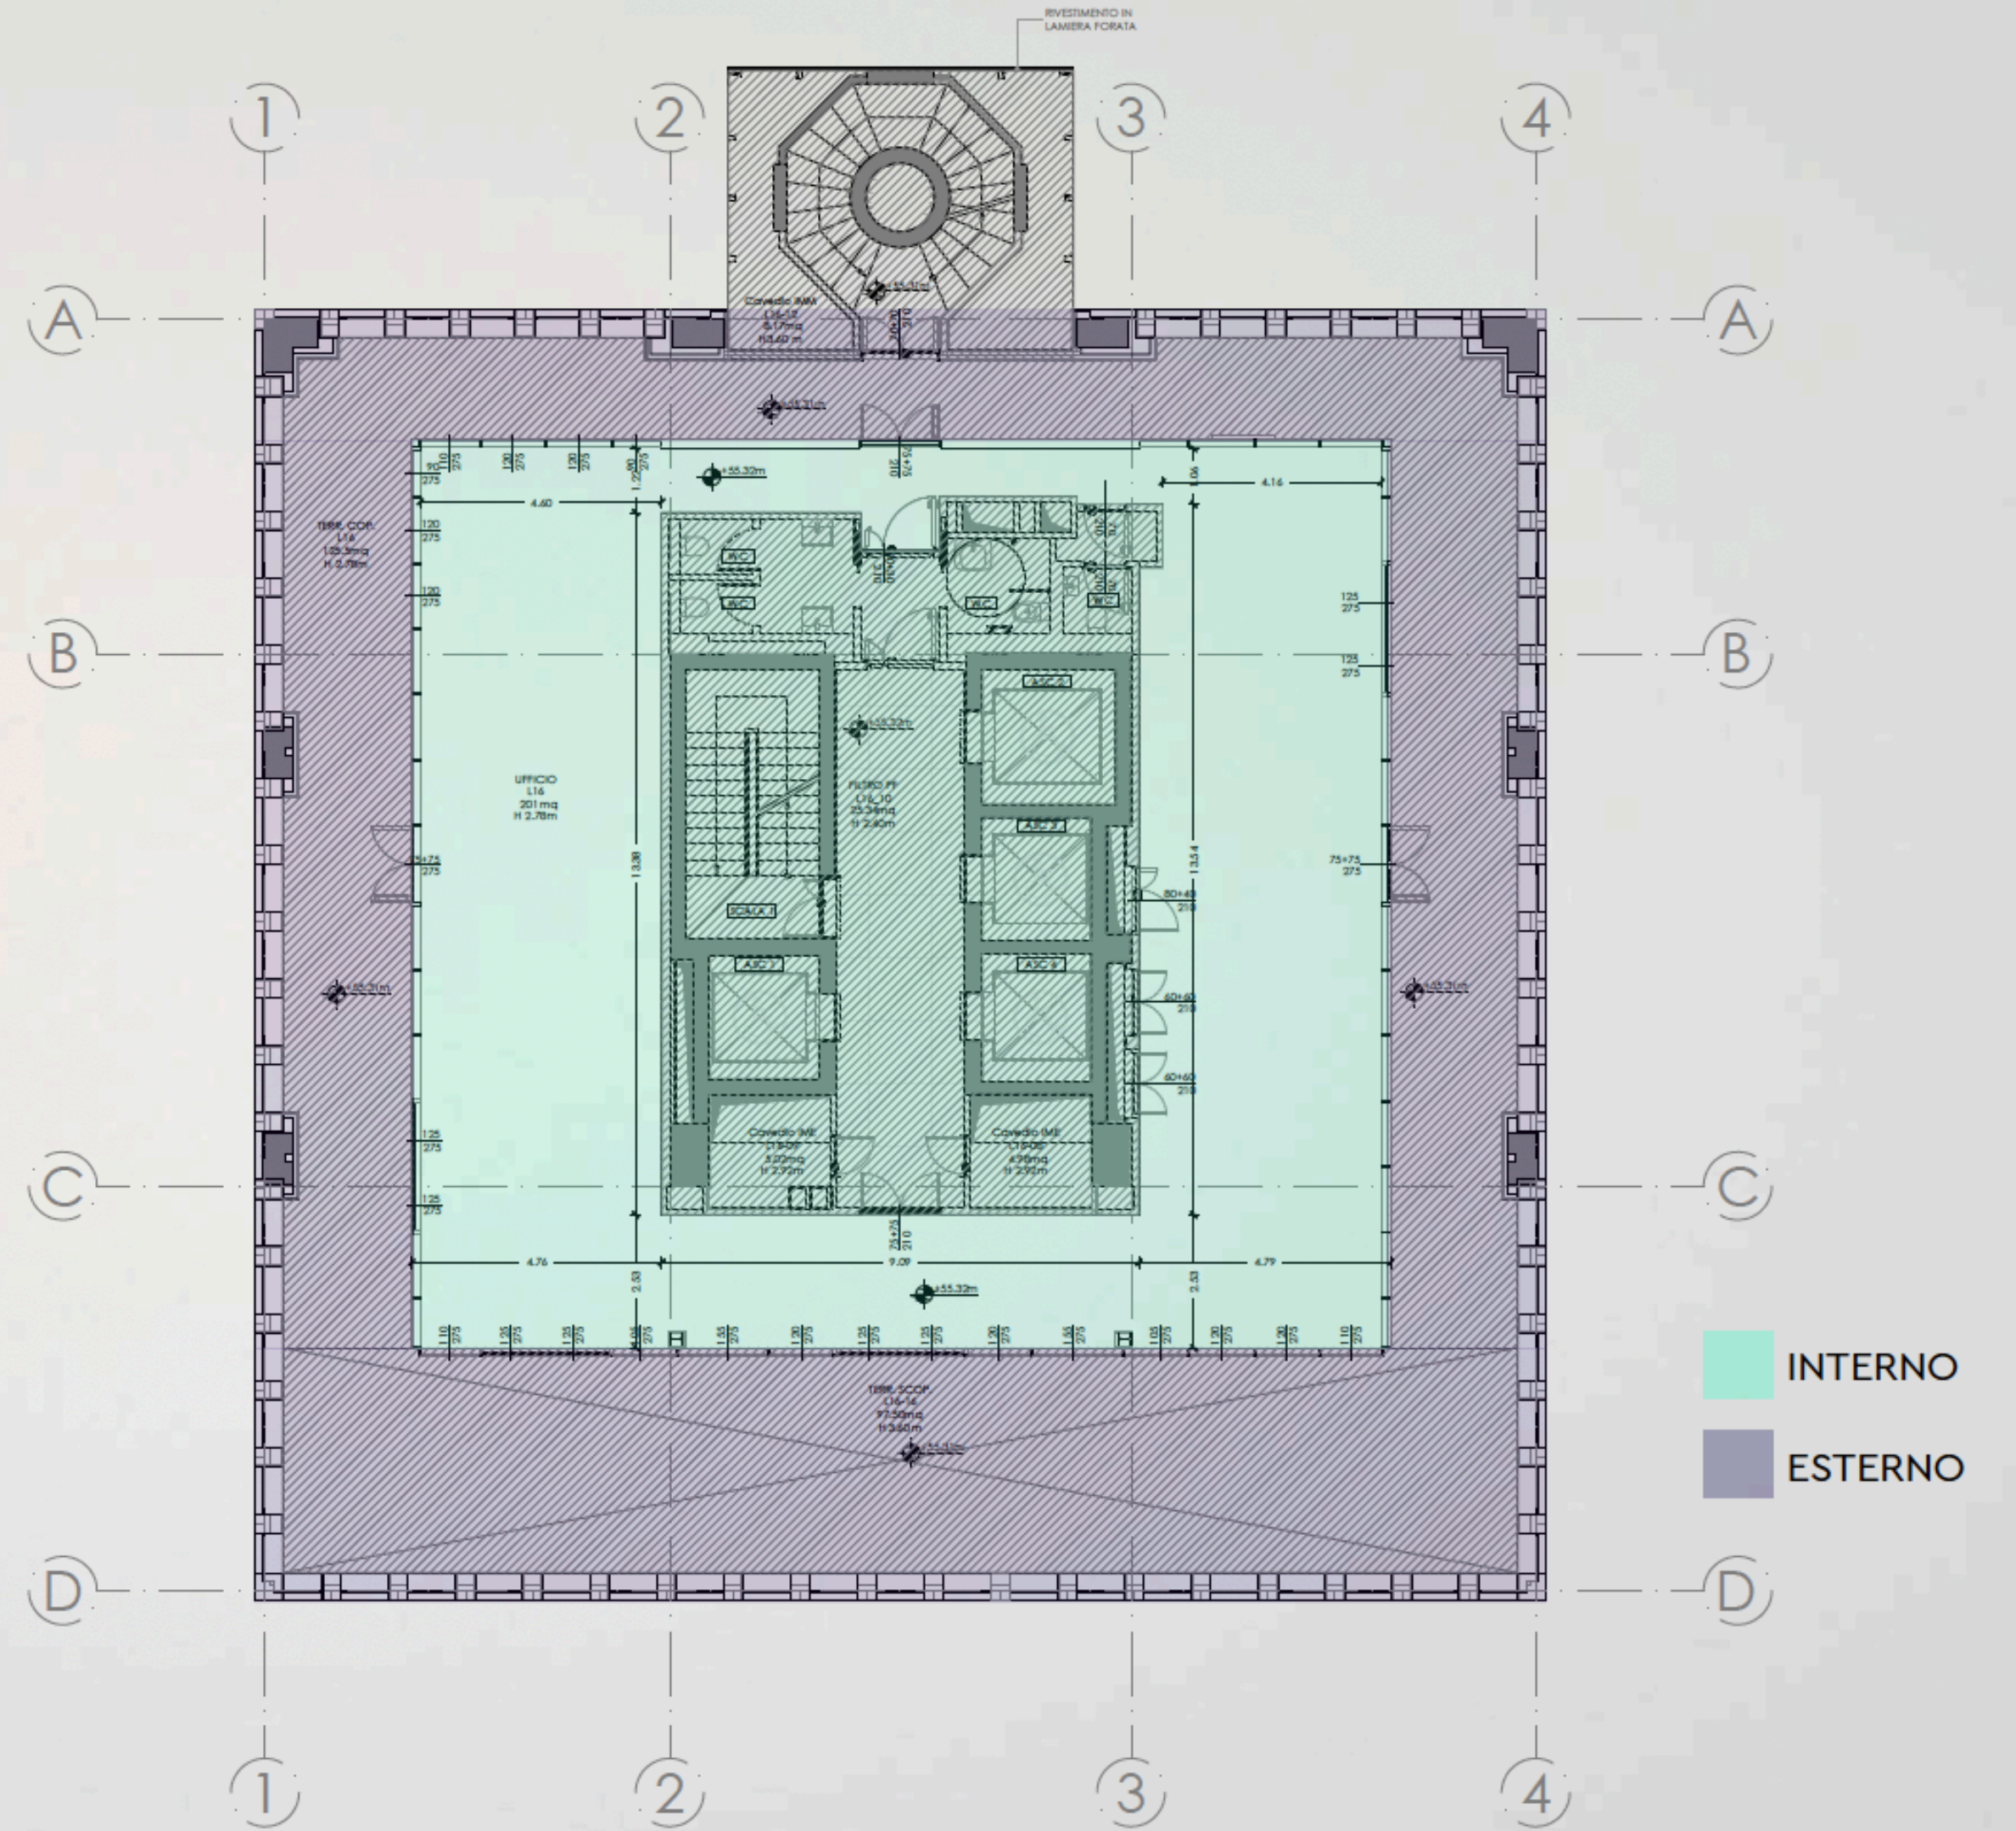

TER RACE MILANO